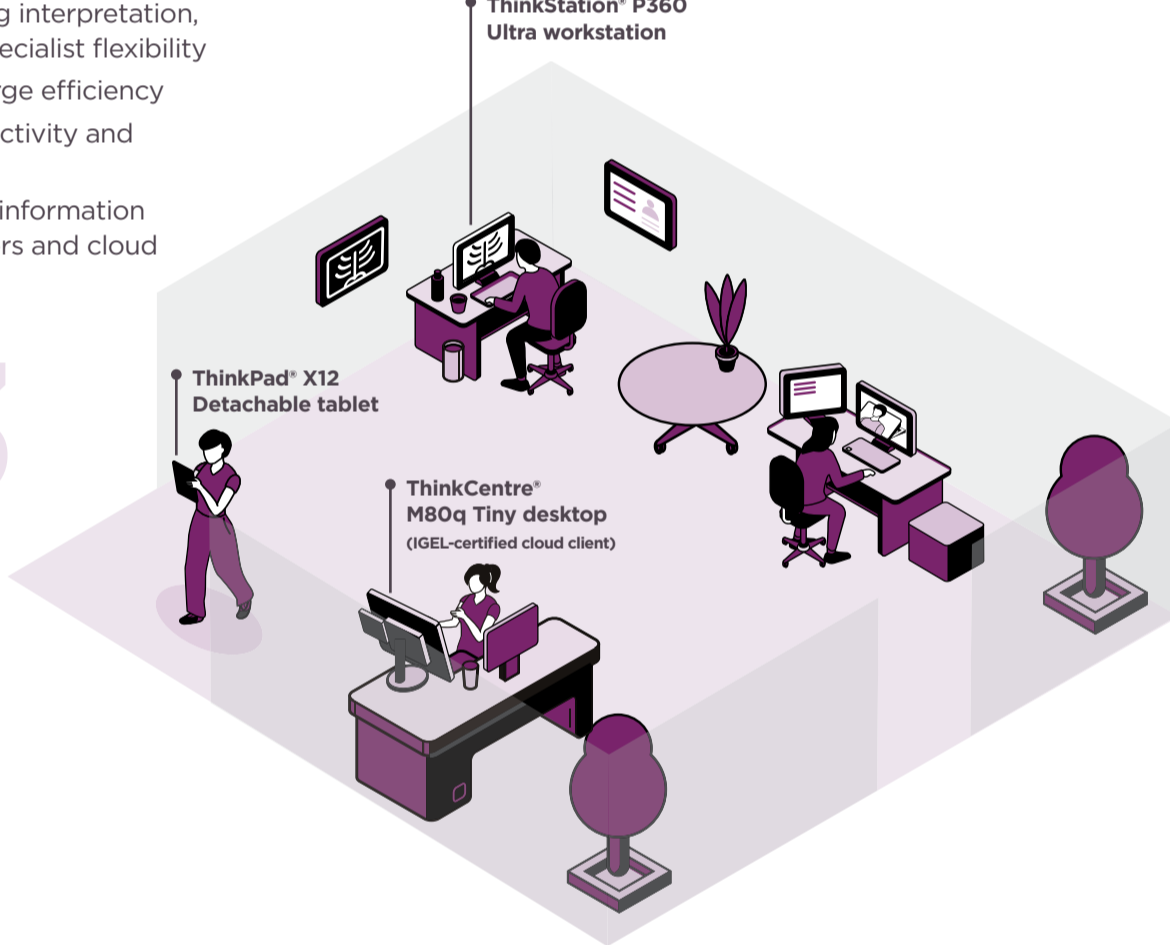

Building the hospital of the future

Improve care delivery for patients, clinicians, and hospital staff with modern technology solutions

Lenovo

The new hospital technology ecosystem

01 Easy check-in, registration, and billing

- Better patient experience
- Increased staff efficiency
- Electronic health record compliance
- Additional options: Workstations for billing, check-in tablets

02 Connected patient rooms

- Increased patient empowerment and satisfaction
- Patient education, information, entertainment
- Enhanced patient, family, and clinician connections
- More efficient clinical workflow

03 Efficient clinical workspaces

- Streamlined workflows and better responsiveness to patients
- Improved imaging interpretation, diagnosis, and specialist flexibility
- Increased discharge efficiency
- Maximized productivity and reduced burnout
- More convenient information access with servers and cloud connect/VDI

Modernization touches every part of care delivery, supported by the latest infrastructure, advanced security, and end-to-end services.

Lenovo data center and hybrid cloud solutions ease migration, power VDI and AI analytics, and allow you to scale as you grow.