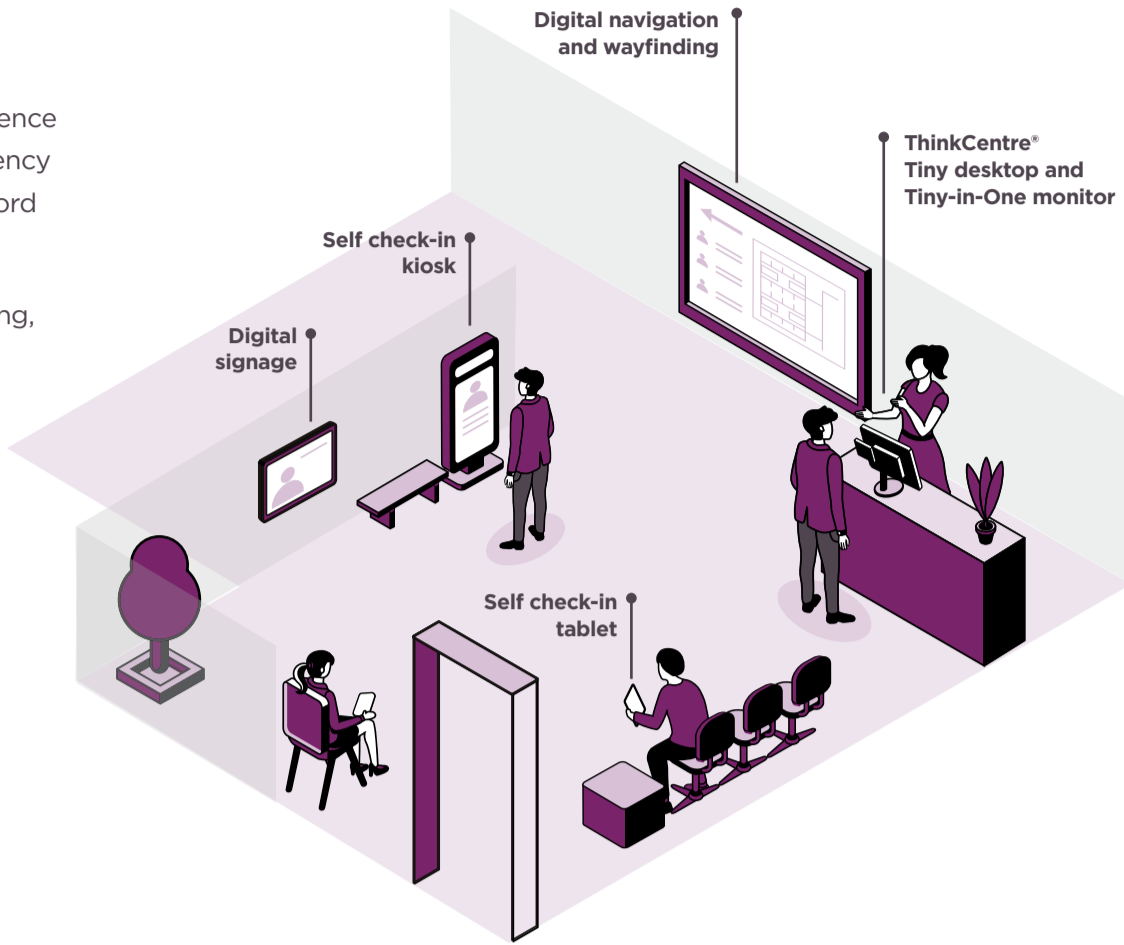

Building the hospital of the future

Improve care delivery for patients, clinicians, and hospital staff with modern technology solutions

Lenovo

The new hospital technology ecosystem

01 Easy check-in, registration, and billing

- Better patient experience
- Increased staff efficiency
- Electronic health record compliance
- Additional options: Workstations for billing, check-in tablets

02 Connected patient rooms

- Increased patient empowerment and satisfaction
- Patient education, information, entertainment
- Enhanced patient, family, and clinician connections
- More efficient clinical workflow

03 Efficient clinical workspaces

- Streamlined workflows and better responsiveness to patients
- Improved imaging interpretation, diagnosis, and specialist flexibility
- Increased discharge efficiency
- Maximized productivity and reduced burnout
- More convenient information access with servers and cloud connect/VDI

04 Improved collaboration space

- Purpose-built, modular room kit solution, scalable across room sizes
- Consultations with specialists and families anywhere
- Hybrid meetings, research collaboration, and clinician instruction
- Better connectivity for improved patient consultations
- Certified for Microsoft Teams Rooms