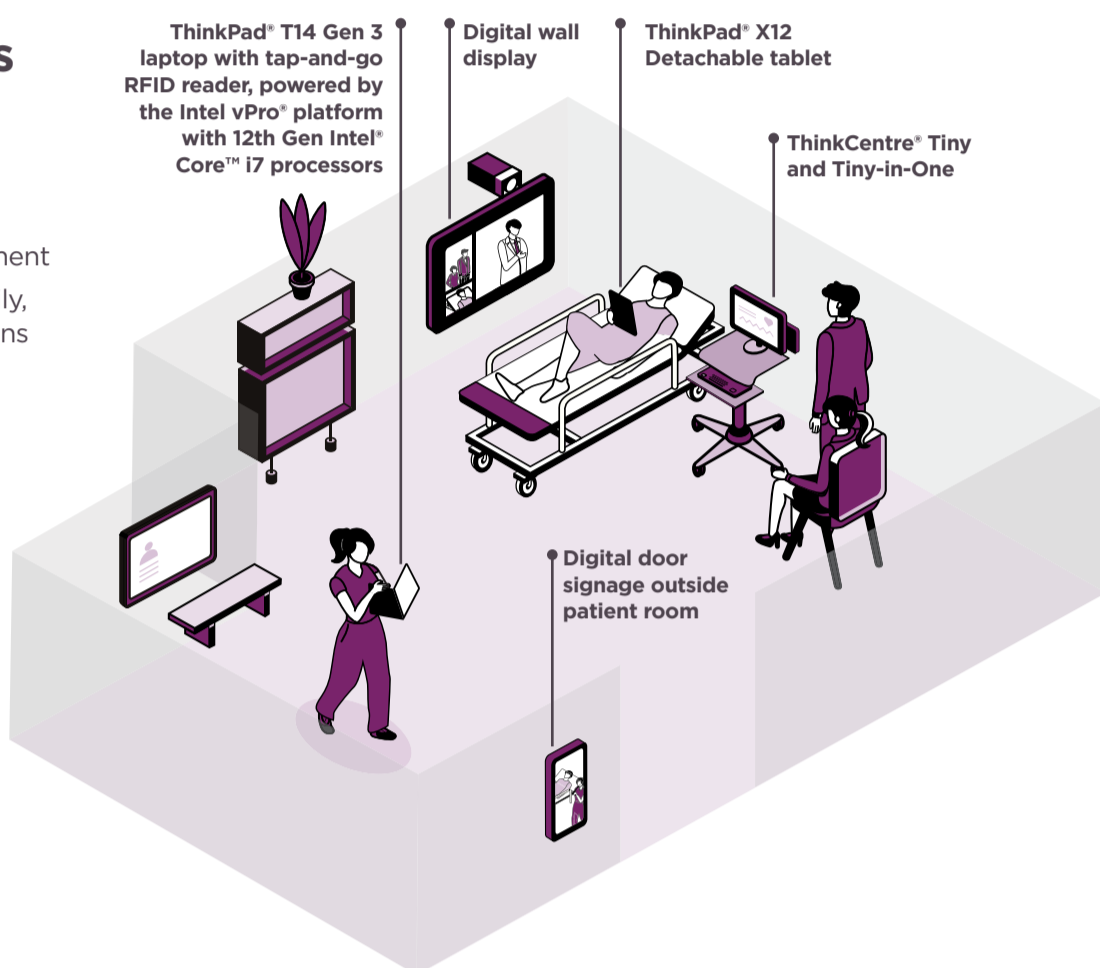

Building the hospital of the future

Improve care delivery for patients, clinicians, and hospital staff with modern technology solutions

Lenovo

The new hospital technology ecosystem

01 Easy check-in, registration, and billing

- Better patient experience
- Increased staff efficiency
- Electronic health record compliance
- Additional options: Workstations for billing, check-in tablets

02 Connected patient rooms

- Increased patient empowerment and satisfaction
- Patient education, information, entertainment
- Enhanced patient, family, and clinician connections
- More efficient clinical workflow

03 Efficient clinical workspaces

- Streamlined workflows and better responsiveness to patients
- Improved imaging interpretation, diagnosis, and specialist flexibility
- Increased discharge efficiency
- Maximized productivity and reduced burnout
- More convenient information access with servers and cloud connect/VDI

04 Improved collaboration space

- Purpose-built, modular room kit solution, scalable across room sizes
- Consultations with specialists and families anywhere
- Hybrid meetings, research collaboration, and clinician instruction
- Better connectivity for improved patient consultations
- Certified for Microsoft Teams Rooms