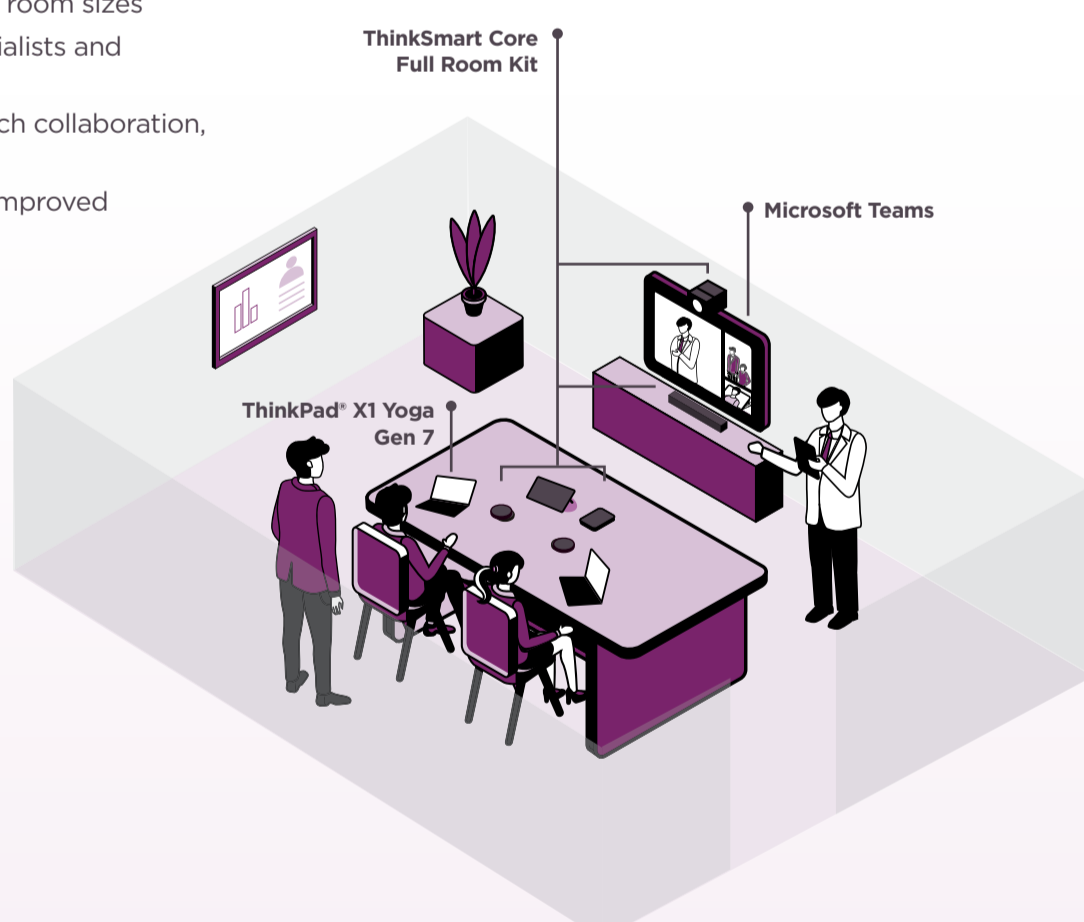

Building the hospital of the future

Improve care delivery for patients, clinicians, and hospital staff with modern technology solutions

Lenovo

The new hospital technology ecosystem

01 Easy check-in, registration, and billing

- Better patient experience
- Increased staff efficiency
- Electronic health record compliance
- Additional options: Workstations for billing, check-in tablets

02 Connected patient rooms

- Increased patient empowerment and satisfaction
- Patient education, information, entertainment
- Enhanced patient, family, and clinician connections
- More efficient clinical workflow

03 Efficient clinical workspaces

- Streamlined workflows and better responsiveness to patients
- Improved imaging interpretation, diagnosis, and specialist flexibility
- Increased discharge efficiency
- Maximized productivity and reduced burnout
- More convenient information access with servers and cloud connect/VDI

04 Improved collaboration space

- Purpose-built, modular room kit solution, scalable across room sizes
- Consultations with specialists and families anywhere
- Hybrid meetings, research collaboration, and clinician instruction
- Better connectivity for improved patient consultations
- Certified for Microsoft Teams Rooms