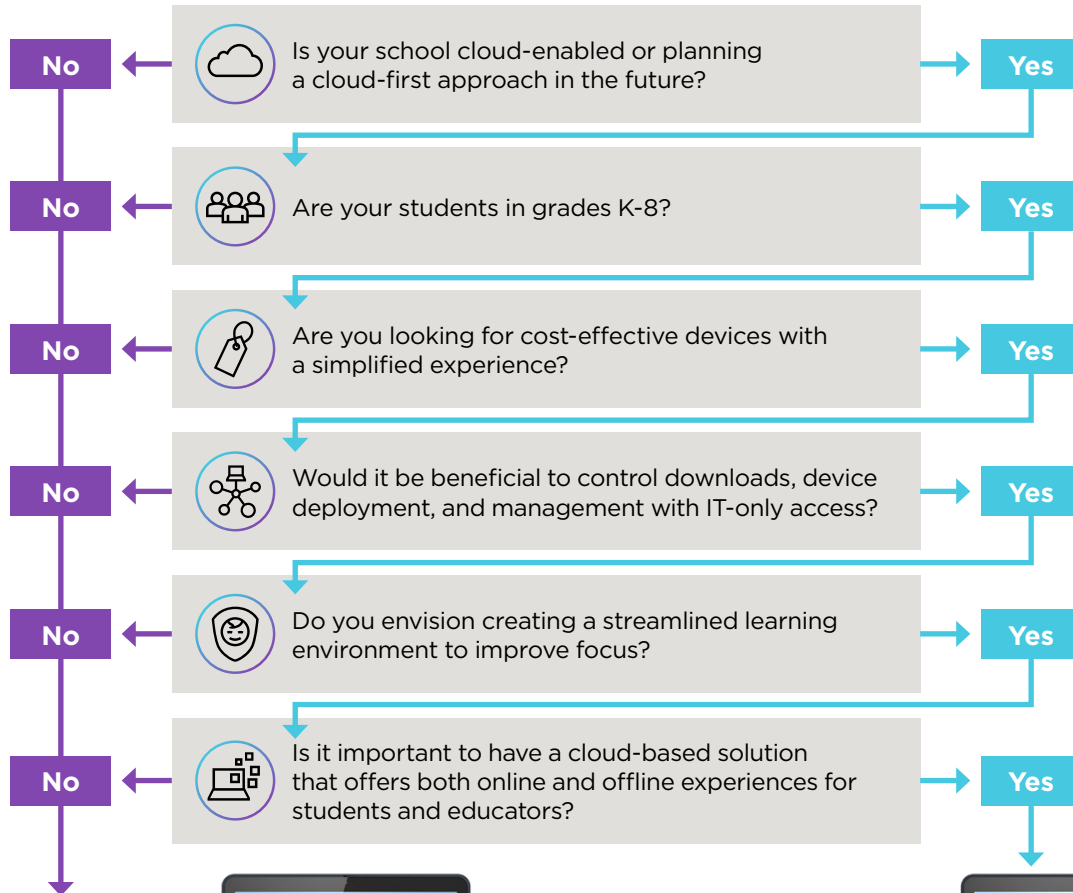

# Choose your Windows.

Tailor your Windows 11 experience to your students' needs.

Microsoft Windows 11 is designed for education with versatile tools to meet a wide range of learning options. Windows 11 SE, a streamlined version of Windows 11, is optimized for cost-effective, cloud-first devices. Which version best fits your needs?

**Windows 11 is your best fit.**

Discover powerful tools for learning, collaboration, and creation in a secure environment.

Check out our new **upgrade reference guide** for education.

**Windows 11 SE is your best fit.**

A simplified, cost-effective, secure experience optimized for a cloud-first world featuring modern management.

Get details on Lenovo products running **Windows 11 SE**.

Unlock the power of creativity and collaboration