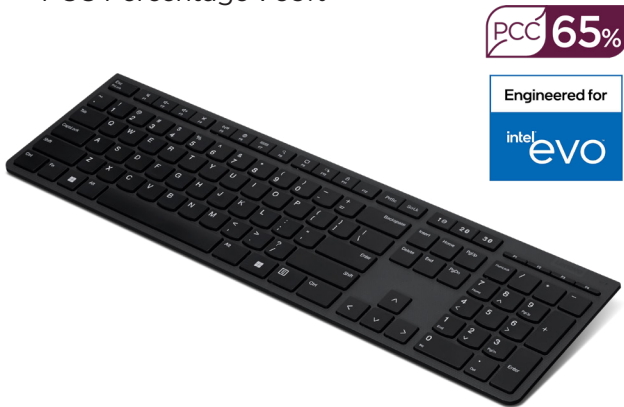

KEYBOARD PORTFOLIO

Lenovo Wireless Professional Rechargeable Keyboard

- Wireless 3-zone layout keyboard
- Integrated rechargeable battery
- 65% recycled material used on exterior
- With Intel® Evo™ certification
- PCC Percentage*: 65%